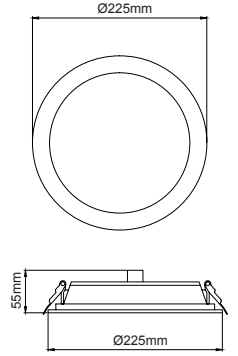

Order Code / Sipariş Kodu	Led Type / Led Tipi	Power / Güç	Lumen T _c =60°/ Lümen	Kelvin / Kelvin	CRI / CRI	Beam Angles / Işık Açıları
TK3010	SMD Led	20W	1535lm	2700 K	CRI>80	80°
TK3010	SMD Led	20W	1600lm	3000 K	CRI>80	80°
TK3010	SMD Led	20W	1665lm	4000 K	CRI>80	80°
TK3010	SMD Led	20W	1730lm	5000 K	CRI>80	80°
TK3010	SMD Led	30W	2150lm	2700 K	CRI>80	80°
TK3010	SMD Led	30W	2260lm	3000 K	CRI>80	80°
TK3010	SMD Led	30W	2375lm	4000 K	CRI>80	80°
TK3010	SMD Led	30W	2495lm	5000 K	CRI>80	80°