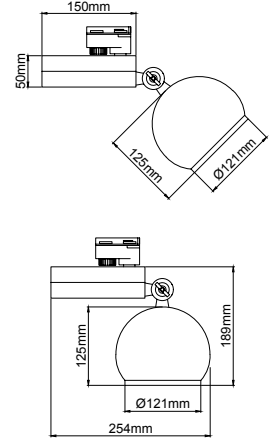

Order Code / Sipariş Kodu	Led Type / Led Tipi	Power / Güç	Lumen T <sub>c</sub> =60°/ Lümen	Kelvin / Kelvin	CRI / CRI	Beam Angles / Işık Açıları
TK4230	Osram Led	30W	3330lm	2700 K	CRI>80 / CRI>90	25° - 40°
TK4230	Osram Led	30W	3510lm	3000 K	CRI>80 / CRI>90	25° - 40°
TK4230	Osram Led	30W	3680lm	4000 K	CRI>80 / CRI>90	25° - 40°
TK4230	Osram Led	30W	3870lm	5000 K	CRI>80 / CRI>90	25° - 40°

Order Code / Sipariş Kodu	Led Type / Led Tipi	Power / Güç	Lumen T <sub>c</sub> =60°/ Lümen	Kelvin / Kelvin	CRI / CRI	Beam Angles / Işık Açıları
TK4230	Citizen Led	30W	3565lm	2700 K	CRI>80 / CRI>90	25° - 40°
TK4230	Citizen Led	30W	3740lm	3000 K	CRI>80 / CRI>90	25° - 40°
TK4230	Citizen Led	30W	3930lm	4000 K	CRI>80 / CRI>90	25° - 40°
TK4230	Citizen Led	30W	4125lm	5000 K	CRI>80 / CRI>90	25° - 40°

Order Code / Sipariş Kodu	Led Type / Led Tipi	Power / Güç	Lumen T <sub>c</sub> =60°/ Lümen	Kelvin / Kelvin	CRI / CRI	Beam Angles / Işık Açıları
TK4230	Samsung Led	30W	2940lm	2700 K	CRI>80 / CRI>90	25° - 40°
TK4230	Samsung Led	30W	3090lm	3000 K	CRI>80 / CRI>90	25° - 40°
TK4230	Samsung Led	30W	3240lm	4000 K	CRI>80 / CRI>90	25° - 40°
TK4230	Samsung Led	30W	3405lm	5000 K	CRI>80 / CRI>90	25° - 40°