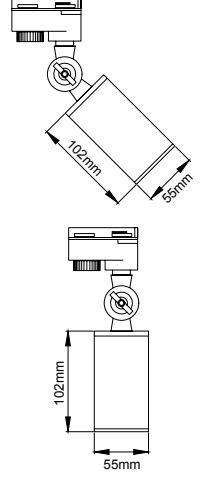

Order Code / Sipariş Kodu	Lamp Type / Ampul Tipi	Power / Güç	Lampholder / Duy	Lumen T _c =60°/ Lümen	CRI / CRI
TK4240	Philips Led	5W	GU10	400lm	CRI>80 / CRI>90
TK4240	Philips Led	8W	GU10	640lm	CRI>80 / CRI>90