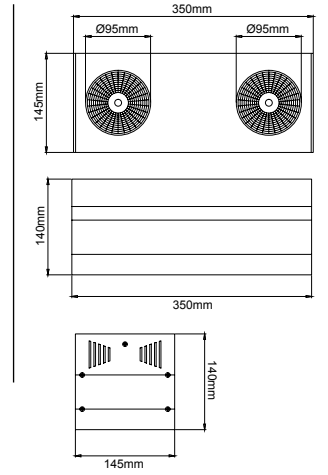

Order Code / Sipariş Kodu	Led Type / Led Tipi	Power / Güç	Lumen T _c =60° / Lümen	Kelvin / Kelvin	CRI / CRI	Beam Angles / Işık Açılımları
TK5020	Osram Led	2x30W	2x3330lm	2700 K	CRI>80 / CRI>90	25° - 40°
TK5020	Osram Led	2x30W	2x3510lm	3000 K	CRI>80 / CRI>90	25° - 40°
TK5020	Osram Led	2x30W	2x3680lm	4000 K	CRI>80 / CRI>90	25° - 40°
TK5020	Osram Led	2x30W	2x3870lm	5000 K	CRI>80 / CRI>90	25° - 40°
TK5020	Osram Led	2x40W	2x4000lm	2700 K	CRI>80 / CRI>90	25° - 40°
TK5020	Osram Led	2x40W	2x4210lm	3000 K	CRI>80 / CRI>90	25° - 40°
TK5020	Osram Led	2x40W	2x4420lm	4000 K	CRI>80 / CRI>90	25° - 40°
TK5020	Osram Led	2x40W	2x4640lm	5000 K	CRI>80 / CRI>90	25° - 40°

Order Code / Sipariş Kodu	Led Type / Led Tipi	Power / Güç	Lumen T _c =60° / Lümen	Kelvin / Kelvin	CRI / CRI	Beam Angles / Işık Açılımları
TK5020	Samsung Led	2x30W	2x2940lm	2700 K	CRI>80 / CRI>90	25° - 40°
TK5020	Samsung Led	2x30W	2x3090lm	3000 K	CRI>80 / CRI>90	25° - 40°
TK5020	Samsung Led	2x30W	2x3240lm	4000 K	CRI>80 / CRI>90	25° - 40°
TK5020	Samsung Led	2x30W	2x3405lm	5000 K	CRI>80 / CRI>90	25° - 40°
TK5020	Samsung Led	2x40W	2x3950lm	2700 K	CRI>80 / CRI>90	25° - 40°
TK5020	Samsung Led	2x40W	2x4150lm	3000 K	CRI>80 / CRI>90	25° - 40°
TK5020	Samsung Led	2x40W	2x4350lm	4000 K	CRI>80 / CRI>90	25° - 40°
TK5020	Samsung Led	2x40W	2x4550lm	5000 K	CRI>80 / CRI>90	25° - 40°