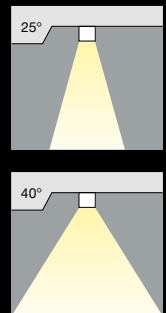

TK5020

- With 99.9 pure aluminium body,
- Clever thermal design,
- High efficiency light reflector,
- Elektrostatic Paint,
- Can be used with both Citizen, Bridgelux, Tridonic and Osram led arrays,
- Main Voltage : 220 – 240V / 50 – 60 Hz.,
- Basic Colors: white, black, silver and special color options available upon request.

Order Code / Sipariş Kodu	Led Type / Led Tipi	Power / Güç	Lumen T _c =60° / Lümen	Kelvin / Kelvin	CRI / CRI	Beam Angles / Işık Açılımları
TK5020	Osram Led	2x30W	2x3330lm	2700 K	CRI>80 / CRI>90	25° - 40°
TK5020	Osram Led	2x30W	2x3510lm	3000 K	CRI>80 / CRI>90	25° - 40°
TK5020	Osram Led	2x30W	2x3680lm	4000 K	CRI>80 / CRI>90	25° - 40°
TK5020	Osram Led	2x30W	2x3870lm	5000 K	CRI>80 / CRI>90	25° - 40°
TK5020	Osram Led	2x40W	2x4000lm	2700 K	CRI>80 / CRI>90	25° - 40°
TK5020	Osram Led	2x40W	2x4210lm	3000 K	CRI>80 / CRI>90	25° - 40°
TK5020	Osram Led	2x40W	2x4420lm	4000 K	CRI>80 / CRI>90	25° - 40°
TK5020	Osram Led	2x40W	2x4640lm	5000 K	CRI>80 / CRI>90	25° - 40°

Order Code / Sipariş Kodu	Led Type / Led Tipi	Power / Güç	Lumen T _c =60° / Lümen	Kelvin / Kelvin	CRI / CRI	Beam Angles / Işık Açılımları
TK5020	Samsung Led	2x30W	2x2940lm	2700 K	CRI>80 / CRI>90	25° - 40°
TK5020	Samsung Led	2x30W	2x3090lm	3000 K	CRI>80 / CRI>90	25° - 40°
TK5020	Samsung Led	2x30W	2x3240lm	4000 K	CRI>80 / CRI>90	25° - 40°
TK5020	Samsung Led	2x30W	2x3405lm	5000 K	CRI>80 / CRI>90	25° - 40°
TK5020	Samsung Led	2x40W	2x3950lm	2700 K	CRI>80 / CRI>90	25° - 40°
TK5020	Samsung Led	2x40W	2x4150lm	3000 K	CRI>80 / CRI>90	25° - 40°
TK5020	Samsung Led	2x40W	2x4350lm	4000 K	CRI>80 / CRI>90	25° - 40°
TK5020	Samsung Led	2x40W	2x4550lm	5000 K	CRI>80 / CRI>90	25° - 40°