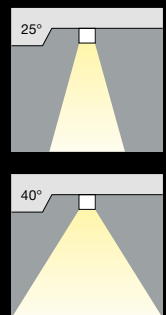

TK5060

- With 99.9 pure aluminium body,
- Clever thermal design,
- High efficiency light reflector,
- Elektrostatic Paint,
- Can be used with both Citizen, Bridgelux, Tridonic and Osram led arrays,
- Main Voltage : 220 – 240V / 50 – 60 Hz.,
- Basic Colors: white, black, silver and special color options available upon request.

Order Code / Sipariş Kodu	Led Type / Led Tipi	Power / Güç	Lumen T _c =60° / Lümen	Kelvin / Kelvin	CRI / CRI	Beam Angles / Işık Açılar
TK5060	Samsung Led	30W	2940lm	2700 K	CRI>80 / CRI>90	25° - 40°
TK5060	Samsung Led	30W	3090lm	3000 K	CRI>80 / CRI>90	25° - 40°
TK5060	Samsung Led	30W	3240lm	4000 K	CRI>80 / CRI>90	25° - 40°
TK5060	Samsung Led	30W	3405lm	5000 K	CRI>80 / CRI>90	25° - 40°