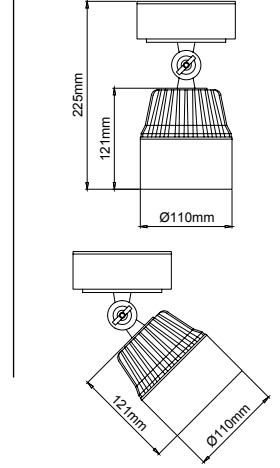

Order Code / Sipariş Kodu	Led Type / Led Tipi	Power / Güç	Lumen T _c =60° / Lümen	Kelvin / Kelvin	CRI / CRI	Beam Angles / Işık Açılar
TK5060	Osram Led	30W	3330lm	2700 K	CRI>80 / CRI>90	25° - 40°
TK5060	Osram Led	30W	3510lm	3000 K	CRI>80 / CRI>90	25° - 40°
TK5060	Osram Led	30W	3680lm	4000 K	CRI>80 / CRI>90	25° - 40°
TK5060	Osram Led	30W	3870lm	5000 K	CRI>80 / CRI>90	25° - 40°

Order Code / Sipariş Kodu	Led Type / Led Tipi	Power / Güç	Lumen T _c =60° / Lümen	Kelvin / Kelvin	CRI / CRI	Beam Angles / Işık Açılar
TK5060	Citizen Led	30W	3565lm	2700 K	CRI>80 / CRI>90	25° - 40°
TK5060	Citizen Led	30W	3740lm	3000 K	CRI>80 / CRI>90	25° - 40°
TK5060	Citizen Led	30W	3930lm	4000 K	CRI>80 / CRI>90	25° - 40°
TK5060	Citizen Led	30W	4125lm	5000 K	CRI>80 / CRI>90	25° - 40°

Order Code / Sipariş Kodu	Led Type / Led Tipi	Power / Güç	Lumen T _c =60° / Lümen	Kelvin / Kelvin	CRI / CRI	Beam Angles / Işık Açılar
TK5060	Samsung Led	30W	2940lm	2700 K	CRI>80 / CRI>90	25° - 40°
TK5060	Samsung Led	30W	3090lm	3000 K	CRI>80 / CRI>90	25° - 40°
TK5060	Samsung Led	30W	3240lm	4000 K	CRI>80 / CRI>90	25° - 40°
TK5060	Samsung Led	30W	3405lm	5000 K	CRI>80 / CRI>90	25° - 40°