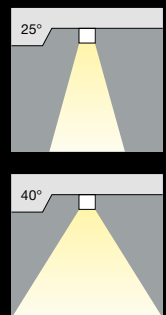

TK5070

- With 99.9 pure aluminium body,
- Clever thermal design,
- High efficiency light reflector,
- Elektrostatic Paint,
- Can be used with both Citizen, Bridgelux, Tridonic and Osram led arrays,
- Main Voltage : 220 – 240V / 50 – 60 Hz.,
- Basic Colors: white, black, silver and special color options available upon request.

Order Code / Sipariş Kodu	Led Type / Led Tipi	Power / Güç	Lumen T <sub>c</sub> =60°/ Lümen	Kelvin / Kelvin	CRI / CRI	Beam Angles / Işık Açıları
TK5070	Samsung Led	30W	2940lm	2700 K	CRI>80 / CRI>90	25° - 40°
TK5070	Samsung Led	30W	3090lm	3000 K	CRI>80 / CRI>90	25° - 40°
TK5070	Samsung Led	30W	3240lm	4000 K	CRI>80 / CRI>90	25° - 40°
TK5070	Samsung Led	30W	3405lm	5000 K	CRI>80 / CRI>90	25° - 40°