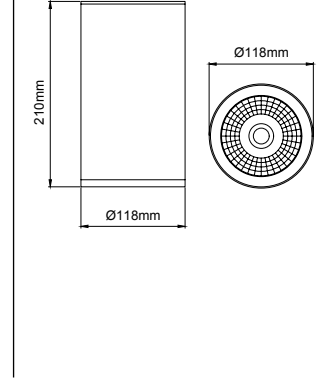

- %99.9 saflıkta alüminyum enjeksiyon gövde,
- Akıllı soğutma tasarımı,
- Işık verimliliği yüksek reflektör,
- Elektrostatik boyalı,
- Citizen, Bridgelux, Tridonic, Osram Led modüllerine uyumlu,
- 220 – 240V / 50 – 60 Hz. enerji girişi,
- Standart renkler: beyaz, siyah, gri ve isteğe bağlı özel renk seçeneği mevcuttur.