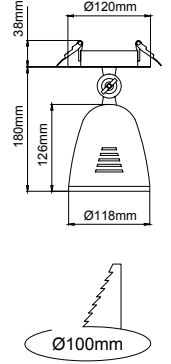

Order Code / Sipariş Kodu	Led Type / Led Tipi	Power / Güç	Lumen T _c =60°/ Lümen	Kelvin / Kelvin	CRI / CRI	Beam Angles / Işık Açılar
TK6070	Osram Led	30W	3330lm	2700 K	CRI>80 / CRI>90	25° - 40°
TK6070	Osram Led	30W	3510lm	3000 K	CRI>80 / CRI>90	25° - 40°
TK6070	Osram Led	30W	3680lm	4000 K	CRI>80 / CRI>90	25° - 40°
TK6070	Osram Led	30W	3870lm	5000 K	CRI>80 / CRI>90	25° - 40°

Order Code / Sipariş Kodu	Led Type / Led Tipi	Power / Güç	Lumen T _c =60°/ Lümen	Kelvin / Kelvin	CRI / CRI	Beam Angles / Işık Açılar
TK6070	Citizen Led	30W	3565lm	2700 K	CRI>80 / CRI>90	25° - 40°
TK6070	Citizen Led	30W	3740lm	3000 K	CRI>80 / CRI>90	25° - 40°
TK6070	Citizen Led	30W	3930lm	4000 K	CRI>80 / CRI>90	25° - 40°
TK6070	Citizen Led	30W	4125lm	5000 K	CRI>80 / CRI>90	25° - 40°

Order Code / Sipariş Kodu	Led Type / Led Tipi	Power / Güç	Lumen T _c =60°/ Lümen	Kelvin / Kelvin	CRI / CRI	Beam Angles / Işık Açılar
TK6070	Samsung Led	30W	2940lm	2700 K	CRI>80 / CRI>90	25° - 40°
TK6070	Samsung Led	30W	3090lm	3000 K	CRI>80 / CRI>90	25° - 40°
TK6070	Samsung Led	30W	3240lm	4000 K	CRI>80 / CRI>90	25° - 40°
TK6070	Samsung Led	30W	3405lm	5000 K	CRI>80 / CRI>90	25° - 40°