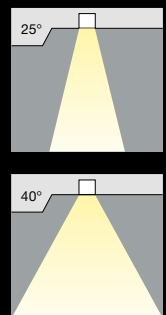

TK6070

- With 99.9 pure aluminium body,
- Clever thermal design,
- High efficiency light reflector,
- Elektrostatic Paint,
- Can be used with both Citizen, Bridgelux , Tridonic and Osram led arrays,
- Main Voltage : 220 – 240V / 50 – 60 Hz.,
- Basic Colors: white , black , silver and special color options available upon request.

Order Code / Sipariş Kodu	Led Type / Led Tipi	Power / Güç	Lumen T _c =60°/ Lümen	Kelvin / Kelvin	CRI / CRI	Beam Angles / Işık Açılar
TK6070	Osram Led	30W	3330lm	2700 K	CRI>80 / CRI>90	25° - 40°
TK6070	Osram Led	30W	3510lm	3000 K	CRI>80 / CRI>90	25° - 40°
TK6070	Osram Led	30W	3680lm	4000 K	CRI>80 / CRI>90	25° - 40°
TK6070	Osram Led	30W	3870lm	5000 K	CRI>80 / CRI>90	25° - 40°

Order Code / Sipariş Kodu	Led Type / Led Tipi	Power / Güç	Lumen T _c =60°/ Lümen	Kelvin / Kelvin	CRI / CRI	Beam Angles / Işık Açılar
TK6070	Citizen Led	30W	3565lm	2700 K	CRI>80 / CRI>90	25° - 40°
TK6070	Citizen Led	30W	3740lm	3000 K	CRI>80 / CRI>90	25° - 40°
TK6070	Citizen Led	30W	3930lm	4000 K	CRI>80 / CRI>90	25° - 40°
TK6070	Citizen Led	30W	4125lm	5000 K	CRI>80 / CRI>90	25° - 40°

Order Code / Sipariş Kodu	Led Type / Led Tipi	Power / Güç	Lumen T _c =60°/ Lümen	Kelvin / Kelvin	CRI / CRI	Beam Angles / Işık Açılar
TK6070	Samsung Led	30W	2940lm	2700 K	CRI>80 / CRI>90	25° - 40°
TK6070	Samsung Led	30W	3090lm	3000 K	CRI>80 / CRI>90	25° - 40°
TK6070	Samsung Led	30W	3240lm	4000 K	CRI>80 / CRI>90	25° - 40°
TK6070	Samsung Led	30W	3405lm	5000 K	CRI>80 / CRI>90	25° - 40°