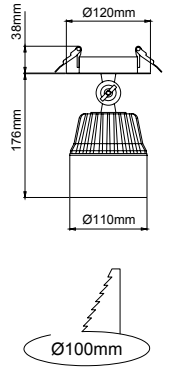

Order Code / Sipariş Kodu	Led Type / Led Tipi	Power / Güç	Lumen T _c =60°/ Lümen	Kelvin / Kelvin	CRI / CRI	Beam Angles / Işık Açılar
TK6080	Osram Led	30W	3330lm	2700 K	CRI>80 / CRI>90	25° - 40°
TK6080	Osram Led	30W	3510lm	3000 K	CRI>80 / CRI>90	25° - 40°
TK6080	Osram Led	30W	3680lm	4000 K	CRI>80 / CRI>90	25° - 40°
TK6080	Osram Led	30W	3870lm	5000 K	CRI>80 / CRI>90	25° - 40°

Order Code / Sipariş Kodu	Led Type / Led Tipi	Power / Güç	Lumen T _c =60°/ Lümen	Kelvin / Kelvin	CRI / CRI	Beam Angles / Işık Açılar
TK6080	Citizen Led	30W	3565lm	2700 K	CRI>80 / CRI>90	25° - 40°
TK6080	Citizen Led	30W	3740lm	3000 K	CRI>80 / CRI>90	25° - 40°
TK6080	Citizen Led	30W	3930lm	4000 K	CRI>80 / CRI>90	25° - 40°
TK6080	Citizen Led	30W	4125lm	5000 K	CRI>80 / CRI>90	25° - 40°

Order Code / Sipariş Kodu	Led Type / Led Tipi	Power / Güç	Lumen T _c =60°/ Lümen	Kelvin / Kelvin	CRI / CRI	Beam Angles / Işık Açılar
TK6080	Samsung Led	30W	2940lm	2700 K	CRI>80 / CRI>90	25° - 40°
TK6080	Samsung Led	30W	3090lm	3000 K	CRI>80 / CRI>90	25° - 40°
TK6080	Samsung Led	30W	3240lm	4000 K	CRI>80 / CRI>90	25° - 40°
TK6080	Samsung Led	30W	3405lm	5000 K	CRI>80 / CRI>90	25° - 40°