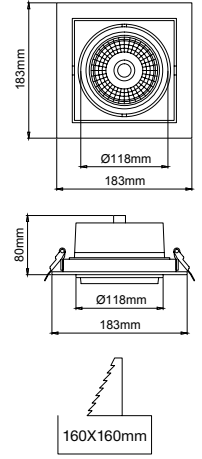

Order Code / Sipariş Kodu	Led Type / Led Tipi	Power / Güç	Lumen T _c =60° / Lümen	Kelvin / Kelvin	CRI / CRI	Beam Angles / Işık Açıları
TK6110	Osram Led	30W	3330lm	2700 K	CRI>80 / CRI>90	25° - 40°
TK6110	Osram Led	30W	3510lm	3000 K	CRI>80 / CRI>90	25° - 40°
TK6110	Osram Led	30W	3680lm	4000 K	CRI>80 / CRI>90	25° - 40°
TK6110	Osram Led	30W	3870lm	5000 K	CRI>80 / CRI>90	25° - 40°
TK6110	Osram Led	40W	4000lm	2700 K	CRI>80 / CRI>90	25° - 40°
TK6110	Osram Led	40W	4210lm	3000 K	CRI>80 / CRI>90	25° - 40°
TK6110	Osram Led	40W	4420lm	4000 K	CRI>80 / CRI>90	25° - 40°
TK6110	Osram Led	40W	4640lm	5000 K	CRI>80 / CRI>90	25° - 40°