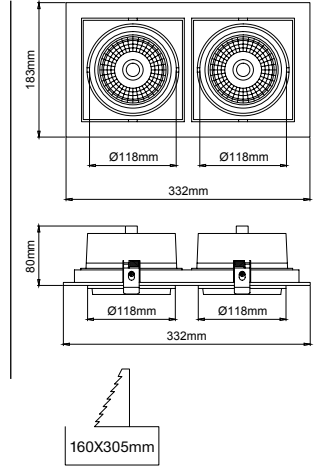

- With 99.9 pure aluminium body,
- Clever thermal design,
- High efficiency light reflector,
- Elektrostatik Paint,
- Can be used with both Citizen, Bridgelux , Tridonic and Osram led arrays,
- Main Voltage : 220 - 240V / 50 - 60 Hz.,
- Basic Colors: white , black , silver and special color options available upon request.

- %99.9 safılıkta alüminyum enjeksiyon gövde,
- Akıllı soğutma tasarımı,
- Işık verimliliği yüksek reflektör,
- Elektrostatik boyalı,
- Citizen, Bridgelux, Tridonic, Osram Led modüllerine uyumlu,
- 220 - 240V / 50 - 60 Hz enerji girişi,
- Standart renkler: beyaz, siyah, gri ve isteğe bağlı özel renk seçeneği mevcuttur.