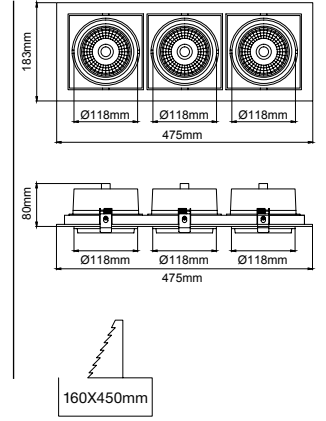

- With 99.9 pure aluminium body,
- Clever thermal design,
- High efficiency light reflector,
- Elektrostatik Paint,
- Can be used with both Citizen, Bridgelux , Tridonic and Osram led arrays,
- Main Voltage : 220 - 240V / 50 - 60 Hz.,
- Basic Colors: white , black , silver and special color options available upon request.

- %99.9 saflıkta alüminyum enjeksiyon gövde,
- Akıllı soğutma tasarımı,
- Işık verimliliği yüksek reflektör,
- Elektrostatik boyalı,
- Citizen, Bridgelux, Tridonic, Osram Led modüllerine uyumlu,
- 220 - 240V / 50 - 60 Hz enerji girişi,
- Standart renkler: beyaz, siyah, gri ve isteğe bağlı özel renk seçeneği mevcuttur.