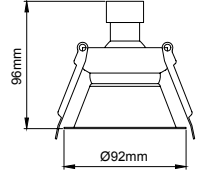

Order Code / Sipariş Kodu	Lamp Type / Ampul Tipi	Power / Güç	Lampholder / Duy	Lumen T _c =60°/ Lümen	CRI / CRI
TK6150	Philips Led	5W	GU10	400lm	CRI>80 / CRI>90
TK6150	Philips Led	8W	GU10	640lm	CRI>80 / CRI>90