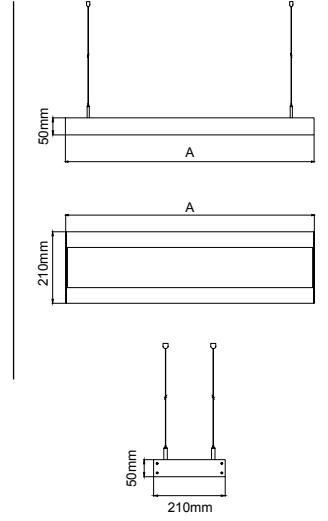

TK7110

- Aluminium profile body,
- Elektrostatic Paint,
- SMD led,
- Opal diffuser,
- Main Voltage : 220 – 240V / 50 – 60 Hz.,
- Basic Colors: white, black, silver and special color options available upon request.
- It can be manufactured in custom sizes.

- Alüminyum profil gövde,
- Elektrostatik boyalı,
- SMD led,
- Opal difüzör,
- 220 – 240V / 50 – 60 Hz. enerji giriřli,
- Standart renkler: beyaz, siyah, gri ve isteęe baęlı özel renk seçeneęi mevcuttur.
- Özel ölçülerde imalatı yapılabilir.

Order Code / Sipariş Kodu	Led Type / Led Tipi	Power / Güç	Lumen T <sub>c</sub> =60°/ Lümen	Kelvin / Kelvin	CRI / CRI	Lenght (A) / Uzunluk (A)	Beam Angles / Iřık Açılıřları
TK7110	SMD Led	2x15W	2x1900lm	2700 K	CRI>80	575mm	120°
TK7110	SMD Led	2x15W	2x2000lm	3000 K	CRI>80	575mm	120°
TK7110	SMD Led	2x15W	2x2100lm	4000 K	CRI>80	575mm	120°
TK7110	SMD Led	2x15W	2x2200lm	5000 K	CRI>80	575mm	120°
TK7110	SMD Led	2x30W	2x3800lm	2700 K	CRI>80	1150mm	120°
TK7110	SMD Led	2x30W	2x4000lm	3000 K	CRI>80	1150mm	120°
TK7110	SMD Led	2x30W	2x4200lm	4000 K	CRI>80	1150mm	120°
TK7110	SMD Led	2x30W	2x4400lm	5000 K	CRI>80	1150mm	120°