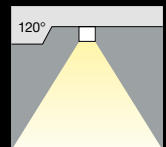

TK7110

- Aluminium profile body,
- Elektrostatic Paint,
- SMD led,
- Opal diffuser,
- Main Voltage : 220 – 240V / 50 – 60 Hz.,
- Basic Colors: white, black, silver and special color options available upon request.
- It can be manufactured in custom sizes.

- Alüminyum profil gövde,
- Elektrostatik boyalı,
- SMD led,
- Opal difüzör,
- 220 – 240V / 50 – 60 Hz. enerji giriřli,
- Standart renkler: beyaz, siyah, gri ve isteęe baęlı özel renk seçeneęi mevcuttur.
- Özel ölçülerde imalatı yapılabilir.

Order Code / Sipariş Kodu	Led Type / Led Tipi	Power / Güç	Lumen T <sub>c</sub> =60°/ Lümen	Kelvin / Kelvin	CRI / CRI	Lenght (A) / Uzunluk (A)	Beam Angles / Iřık Açılıřları
TK7110	SMD Led	2x15W	2x1900lm	2700 K	CRI>80	575mm	120°
TK7110	SMD Led	2x15W	2x2000lm	3000 K	CRI>80	575mm	120°
TK7110	SMD Led	2x15W	2x2100lm	4000 K	CRI>80	575mm	120°
TK7110	SMD Led	2x15W	2x2200lm	5000 K	CRI>80	575mm	120°
TK7110	SMD Led	2x30W	2x3800lm	2700 K	CRI>80	1150mm	120°
TK7110	SMD Led	2x30W	2x4000lm	3000 K	CRI>80	1150mm	120°
TK7110	SMD Led	2x30W	2x4200lm	4000 K	CRI>80	1150mm	120°
TK7110	SMD Led	2x30W	2x4400lm	5000 K	CRI>80	1150mm	120°