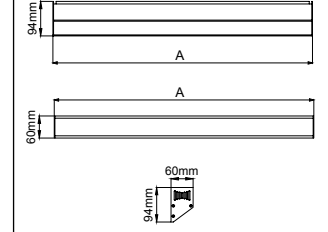

TK7150

- Aluminium profile body,
- Elektrostatic Paint,
- SMD led,
- Opal diffuser,
- Main Voltage : 220 – 240V / 50 – 60 Hz.,
- Basic Colors: white, black, silver and special color options available upon request.
- It can be manufactured in custom sizes,
- Recessed product.

- Alüminyum profil gövde,
- Elektrostatik boyalı,
- SMD led,
- Opal difüzör,
- 220 – 240V / 50 – 60 Hz. enerji giriřli,
- Standart renkler: beyaz, siyah, gri ve isteęe baęlı özel renk seçeneęi mevcuttur.
- Özel ölçülerde imalatı yapılabilir,
- Ankastre armatür.

Order Code / Sipariş Kodu	Led Type / Led Tipi	Power / Güç	Lumen T _c =60°/ Lümen	Kelvin / Kelvin	CRI / CRI	Lenght (A) / Uzunluk (A)	Beam Angles / Iřık Açıları
TK7150	SMD Led	15W	1900lm	2700 K	CRI>80	575mm	110°
TK7150	SMD Led	15W	2000lm	3000 K	CRI>80	575mm	110°
TK7150	SMD Led	15W	2100lm	4000 K	CRI>80	575mm	110°
TK7150	SMD Led	15W	2200lm	5000 K	CRI>80	575mm	110°
TK7150	SMD Led	30W	3800lm	2700 K	CRI>80	1150mm	110°
TK7150	SMD Led	30W	4000lm	3000 K	CRI>80	1150mm	110°
TK7150	SMD Led	30W	4200lm	4000 K	CRI>80	1150mm	110°
TK7150	SMD Led	30W	4400lm	5000 K	CRI>80	1150mm	110°