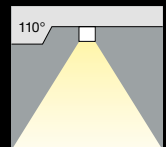

TK7150

- Aluminium profile body,
- Elektrostatic Paint,
- SMD led,
- Opal diffuser,
- Main Voltage : 220 – 240V / 50 – 60 Hz.,
- Basic Colors: white, black, silver and special color options available upon request.
- It can be manufactured in custom sizes,
- Recessed product.

- Alüminyum profil gövde,
- Elektrostatik boyalı,
- SMD led,
- Opal difüzör,
- 220 – 240V / 50 – 60 Hz. enerji giriřli,
- Standart renkler: beyaz, siyah, gri ve isteęe baęlı özel renk seçeneęi mevcuttur.
- Özel ölçülerde imalatı yapılabilir,
- Ankastre armatür.

Order Code / Sipariş Kodu	Led Type / Led Tipi	Power / Güç	Lumen T _c =60°/ Lümen	Kelvin / Kelvin	CRI / CRI	Lenght (A) / Uzunluk (A)	Beam Angles / Iřık Açıları
TK7150	SMD Led	15W	1900lm	2700 K	CRI>80	575mm	110°
TK7150	SMD Led	15W	2000lm	3000 K	CRI>80	575mm	110°
TK7150	SMD Led	15W	2100lm	4000 K	CRI>80	575mm	110°
TK7150	SMD Led	15W	2200lm	5000 K	CRI>80	575mm	110°
TK7150	SMD Led	30W	3800lm	2700 K	CRI>80	1150mm	110°
TK7150	SMD Led	30W	4000lm	3000 K	CRI>80	1150mm	110°
TK7150	SMD Led	30W	4200lm	4000 K	CRI>80	1150mm	110°
TK7150	SMD Led	30W	4400lm	5000 K	CRI>80	1150mm	110°