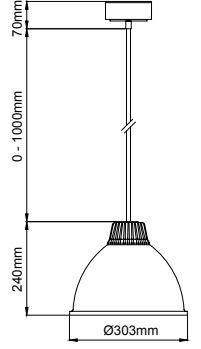

Order Code / Sipariş Kodu	Led Type / Led Tipi	Power / Güç	Lumen T <sub>c</sub> =60° / Lümen	Kelvin / Kelvin	CRI / CRI
TK8070	Osram Led	30W	3330lm	2700 K	CRI>80 / CRI>90
TK8070	Osram Led	30W	3510lm	3000 K	CRI>80 / CRI>90
TK8070	Osram Led	30W	3680lm	4000 K	CRI>80 / CRI>90
TK8070	Osram Led	30W	3870lm	5000 K	CRI>80 / CRI>90
TK8070	Osram Led	40W	4000lm	2700 K	CRI>80 / CRI>90
TK8070	Osram Led	40W	4210lm	3000 K	CRI>80 / CRI>90
TK8070	Osram Led	40W	4420lm	4000 K	CRI>80 / CRI>90
TK8070	Osram Led	40W	4640lm	5000 K	CRI>80 / CRI>90