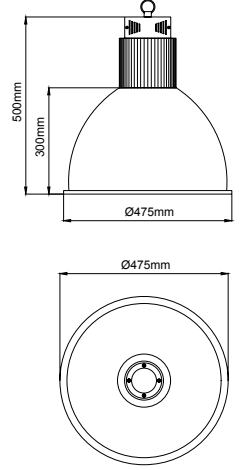

Order Code / Sipariş Kodu	Led Type / Led Tipi	Power / Güç	Lumen T <sub>c</sub> =60°/ Lümen	Kelvin / Kelvin	CRI / CRI
TK8110	Osram Led	60W	6840lm	2700 K	CRI>80 / CRI>90
TK8110	Osram Led	60W	7200lm	3000 K	CRI>80 / CRI>90
TK8110	Osram Led	60W	7560lm	4000 K	CRI>80 / CRI>90
TK8110	Osram Led	60W	7940lm	5000 K	CRI>80 / CRI>90