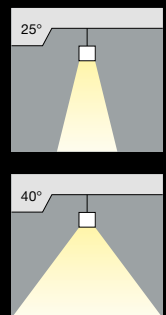

TK9010

- With 99.9 pure aluminium body,
- Clever thermal design,
- High efficiency light reflector,
- Elektrostatic Paint,
- Can be used with both Citizen, Bridgelux, Tridonic and Osram led arrays,
- Main Voltage : 220 - 240V / 50 - 60 Hz.,
- Basic Colors: white, black, silver and special color options available upon request.

Order Code / Sipariş Kodu	Led Type / Led Tipi	Power / Güç	Lumen T _c =60° / Lümen	Kelvin / Kelvin	CRI / CRI	Beam Angles / Işık Açıları
TK9010	Osram Led	3x30W	3x3330lm	2700 K	CRI>80 / CRI>90	25° - 40°
TK9010	Osram Led	3x30W	3x3510lm	3000 K	CRI>80 / CRI>90	25° - 40°
TK9010	Osram Led	3x30W	3x3680lm	4000 K	CRI>80 / CRI>90	25° - 40°
TK9010	Osram Led	3x30W	3x3870lm	5000 K	CRI>80 / CRI>90	25° - 40°
TK9010	Osram Led	3x40W	3x4000lm	2700 K	CRI>80 / CRI>90	25° - 40°
TK9010	Osram Led	3x40W	3x4210lm	3000 K	CRI>80 / CRI>90	25° - 40°
TK9010	Osram Led	3x40W	3x4420lm	4000 K	CRI>80 / CRI>90	25° - 40°
TK9010	Osram Led	3x40W	3x4640lm	5000 K	CRI>80 / CRI>90	25° - 40°

Order Code / Sipariş Kodu	Led Type / Led Tipi	Power / Güç	Lumen T _c =60° / Lümen	Kelvin / Kelvin	CRI / CRI	Beam Angles / Işık Açıları
TK9010	Samsung Led	3x30W	3x2940lm	2700 K	CRI>80 / CRI>90	25° - 40°
TK9010	Samsung Led	3x30W	3x3090lm	3000 K	CRI>80 / CRI>90	25° - 40°
TK9010	Samsung Led	3x30W	3x3240lm	4000 K	CRI>80 / CRI>90	25° - 40°
TK9010	Samsung Led	3x30W	3x3405lm	5000 K	CRI>80 / CRI>90	25° - 40°
TK9010	Samsung Led	3x40W	3x3950lm	2700 K	CRI>80 / CRI>90	25° - 40°
TK9010	Samsung Led	3x40W	3x4150lm	3000 K	CRI>80 / CRI>90	25° - 40°
TK9010	Samsung Led	3x40W	3x4350lm	4000 K	CRI>80 / CRI>90	25° - 40°
TK9010	Samsung Led	3x40W	3x4550lm	5000 K	CRI>80 / CRI>90	25° - 40°