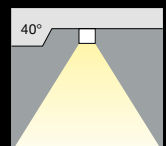

TK9030

- With 99.9 pure aluminium body,
- Clever thermal design,
- High efficiency light reflector,
- Elektrostatic Paint,
- Can be used with both Citizen, Bridgelux, Tridonic and Osram led arrays,
- Main Voltage : 220 – 240V / 50 – 60 Hz.,
- Basic Colors: white, black, silver and special color options available upon request.

Order Code / Sipariş Kodu	Led Type / Led Tipi	Power / Güç	Lumen T _c =60° / Lümen	Kelvin / Kelvin	CRI / CRI	Beam Angles / Işık Açıları
TK9030	Osram Led + SMD Led	2x30W + 2x15W	2x3330lm + 2x1900lm	2700 K	CRI>80 / CRI>90	25° - 40°
TK9030	Osram Led + SMD Led	2x30W + 2x15W	2x3510lm + 2x2000lm	3000 K	CRI>80 / CRI>90	25° - 40°
TK9030	Osram Led + SMD Led	2x30W + 2x15W	2x3680lm + 2x2100lm	4000 K	CRI>80 / CRI>90	25° - 40°
TK9030	Osram Led + SMD Led	2x30W + 2x15W	2x3870lm + 2x2200lm	5000 K	CRI>80 / CRI>90	25° - 40°

Order Code / Sipariş Kodu	Led Type / Led Tipi	Power / Güç	Lumen T _c =60° / Lümen	Kelvin / Kelvin	CRI / CRI	Beam Angles / Işık Açıları
TK9030	Citizen Led + SMD Led	2x30W + 2x15W	2x3565lm + 2x1900lm	2700 K	CRI>80 / CRI>90	25° - 40°
TK9030	Citizen Led + SMD Led	2x30W + 2x15W	2x3740lm + 2x2000lm	3000 K	CRI>80 / CRI>90	25° - 40°
TK9030	Citizen Led + SMD Led	2x30W + 2x15W	2x3930lm + 2x2100lm	4000 K	CRI>80 / CRI>90	25° - 40°
TK9030	Citizen Led + SMD Led	2x30W + 2x15W	2x4125lm + 2x2200lm	5000 K	CRI>80 / CRI>90	25° - 40°

Order Code / Sipariş Kodu	Led Type / Led Tipi	Power / Güç	Lumen T _c =60° / Lümen	Kelvin / Kelvin	CRI / CRI	Beam Angles / Işık Açıları
TK9030	Samsung Led + SMD Led	2x30W + 2x15W	2x2940lm + 2x1900lm	2700 K	CRI>80 / CRI>90	25° - 40°
TK9030	Samsung Led + SMD Led	2x30W + 2x15W	2x3090lm + 2x2000lm	3000 K	CRI>80 / CRI>90	25° - 40°
TK9030	Samsung Led + SMD Led	2x30W + 2x15W	2x3240lm + 2x2100lm	4000 K	CRI>80 / CRI>90	25° - 40°
TK9030	Samsung Led + SMD Led	2x30W + 2x15W	2x3405lm + 2x2200lm	5000 K	CRI>80 / CRI>90	25° - 40°