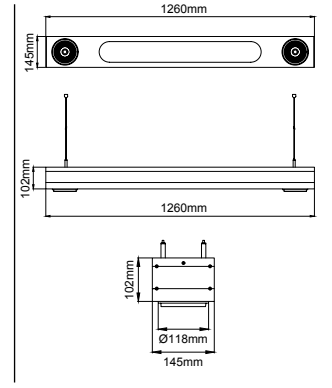

Order Code / Sipariş Kodu	Led Type / Led Tipi	Power / Güç	Lumen T _c =60° / Lümen	Kelvin / Kelvin	CRI / CRI	Beam Angles / Işık Açıları
TK9030	Osram Led + SMD Led	2x30W + 2x15W	2x3330lm + 2x1900lm	2700 K	CRI>80 / CRI>90	25° - 40°
TK9030	Osram Led + SMD Led	2x30W + 2x15W	2x3510lm + 2x2000lm	3000 K	CRI>80 / CRI>90	25° - 40°
TK9030	Osram Led + SMD Led	2x30W + 2x15W	2x3680lm + 2x2100lm	4000 K	CRI>80 / CRI>90	25° - 40°
TK9030	Osram Led + SMD Led	2x30W + 2x15W	2x3870lm + 2x2200lm	5000 K	CRI>80 / CRI>90	25° - 40°

Order Code / Sipariş Kodu	Led Type / Led Tipi	Power / Güç	Lumen T _c =60° / Lümen	Kelvin / Kelvin	CRI / CRI	Beam Angles / Işık Açıları
TK9030	Citizen Led + SMD Led	2x30W + 2x15W	2x3565lm + 2x1900lm	2700 K	CRI>80 / CRI>90	25° - 40°
TK9030	Citizen Led + SMD Led	2x30W + 2x15W	2x3740lm + 2x2000lm	3000 K	CRI>80 / CRI>90	25° - 40°
TK9030	Citizen Led + SMD Led	2x30W + 2x15W	2x3930lm + 2x2100lm	4000 K	CRI>80 / CRI>90	25° - 40°
TK9030	Citizen Led + SMD Led	2x30W + 2x15W	2x4125lm + 2x2200lm	5000 K	CRI>80 / CRI>90	25° - 40°

Order Code / Sipariş Kodu	Led Type / Led Tipi	Power / Güç	Lumen T _c =60° / Lümen	Kelvin / Kelvin	CRI / CRI	Beam Angles / Işık Açıları
TK9030	Samsung Led + SMD Led	2x30W + 2x15W	2x2940lm + 2x1900lm	2700 K	CRI>80 / CRI>90	25° - 40°
TK9030	Samsung Led + SMD Led	2x30W + 2x15W	2x3090lm + 2x2000lm	3000 K	CRI>80 / CRI>90	25° - 40°
TK9030	Samsung Led + SMD Led	2x30W + 2x15W	2x3240lm + 2x2100lm	4000 K	CRI>80 / CRI>90	25° - 40°
TK9030	Samsung Led + SMD Led	2x30W + 2x15W	2x3405lm + 2x2200lm	5000 K	CRI>80 / CRI>90	25° - 40°